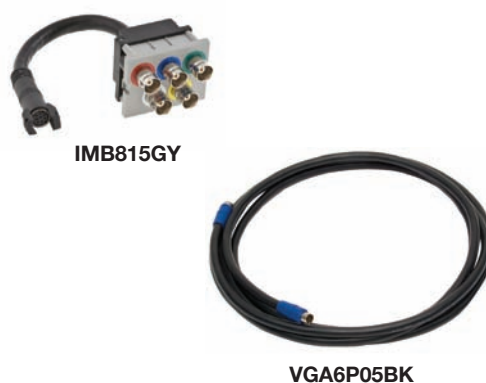

Hubbell X-END™ AV Plug-n-Play Bulk Connectors

Description	X-END Gender	Catalog Number
15-Pin HD15 Straight 180°	8-pin Female	15S6P1*
15-Pin HD15 Angled 45°	8-pin Female	15A6P1*
15-Pin HD15 Right Angle 90°	8-pin Female	15N6P1*

Note: * To order 10-Pack quantity, add '0' to end of Catalog Number.

Hubbell X-END™ Plug-n-Play Modules

Description	X-END Gender	Unit	Catalog Number
S-Video with 3.5mm Audio	8-pin Female	1 U	IMS3581xx
S-Video with 2 RCA L/R Audio	8-pin Female	1 U	IMSRA81xx
3 RCA Composite Video w/L/R Audio	8-pin Female	1 U	IMR8P1xx
3 RCA Component Video	8-pin Female	1 U	IMCR81xx
3 RCA Composite S-Video w/L/R Audio	8-pin Female	1.5 U	IMSRC815xx
4 RCA Component Video w/S/PDIF	8-pin Female	1.5 U	IMCRD815xx
5 RCA Component Video w/LR Audio	8-pin Female	1.5 U	IMCAR815x
3 RCA Component w/ 3.5mm Audio	8-pin Female	1.5 U	IMC35815xx
3 RCA Component with S-Video	8-pin Female	1.5 U	IMSCCR815xx
5-BNC RGBHV	8-pin Female	1.5 U	IMB815xx

Note: Replace xx with "AL" = Almond; "BK" = Black; "EI" = Ivory; "GY" = Gray; "LA" = Light Almond; "OW" = Office White; "W" = White.

Hubbell X-END™ AV Plug-n-Play Application Tails

Description	X-END Gender	Length	Catalog Number
S-Video with 3.5mm Audio	8-pin Female	1ft Tail	AVS35T1
S-Video with 2 RCA L/R Audio	8-pin Female	1ft Tail	AVSRAT1
3 RCA Composite Video w/L/R Audio	8-pin Female	1ft Tail	AVRCT1
3 RCA Component Video	8-pin Female	1ft Tail	AVCRT1
3 RCA Composite S-Video w/L/R Audio	8-pin Female	1ft Tail	AVSRCT1
4 RCA Component Video w/S/PDIF	8-pin Female	1ft Tail	AVCRDT1
5 RCA Component Video w/LR Audio	8-pin Female	1ft Tail	AVCART1
3 RCA Component with 3.5mm Audio	8-pin Female	1ft Tail	AVC35T1
3 RCA Component with S-Video	8-pin Female	1ft Tail	AVSCRT1
5-BNC RGBHV	8-pin Female	1ft Tail	AVBT1
15-Pin HD15 Female (VGA Style)	8-pin Female	1ft Tail	15T6P1*
15-Pin HD15 Male (VGA Style)	8-pin Female	1ft Tail	15MP6P1*